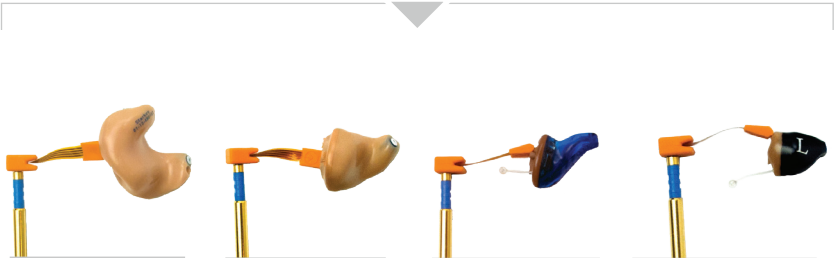

**The RIC R is only compatible with Muse iQ.

Boots & Cables | Programming connection

Livio AI/Livio

RIC 312

BTE 13

Picasso

ITE

ITC